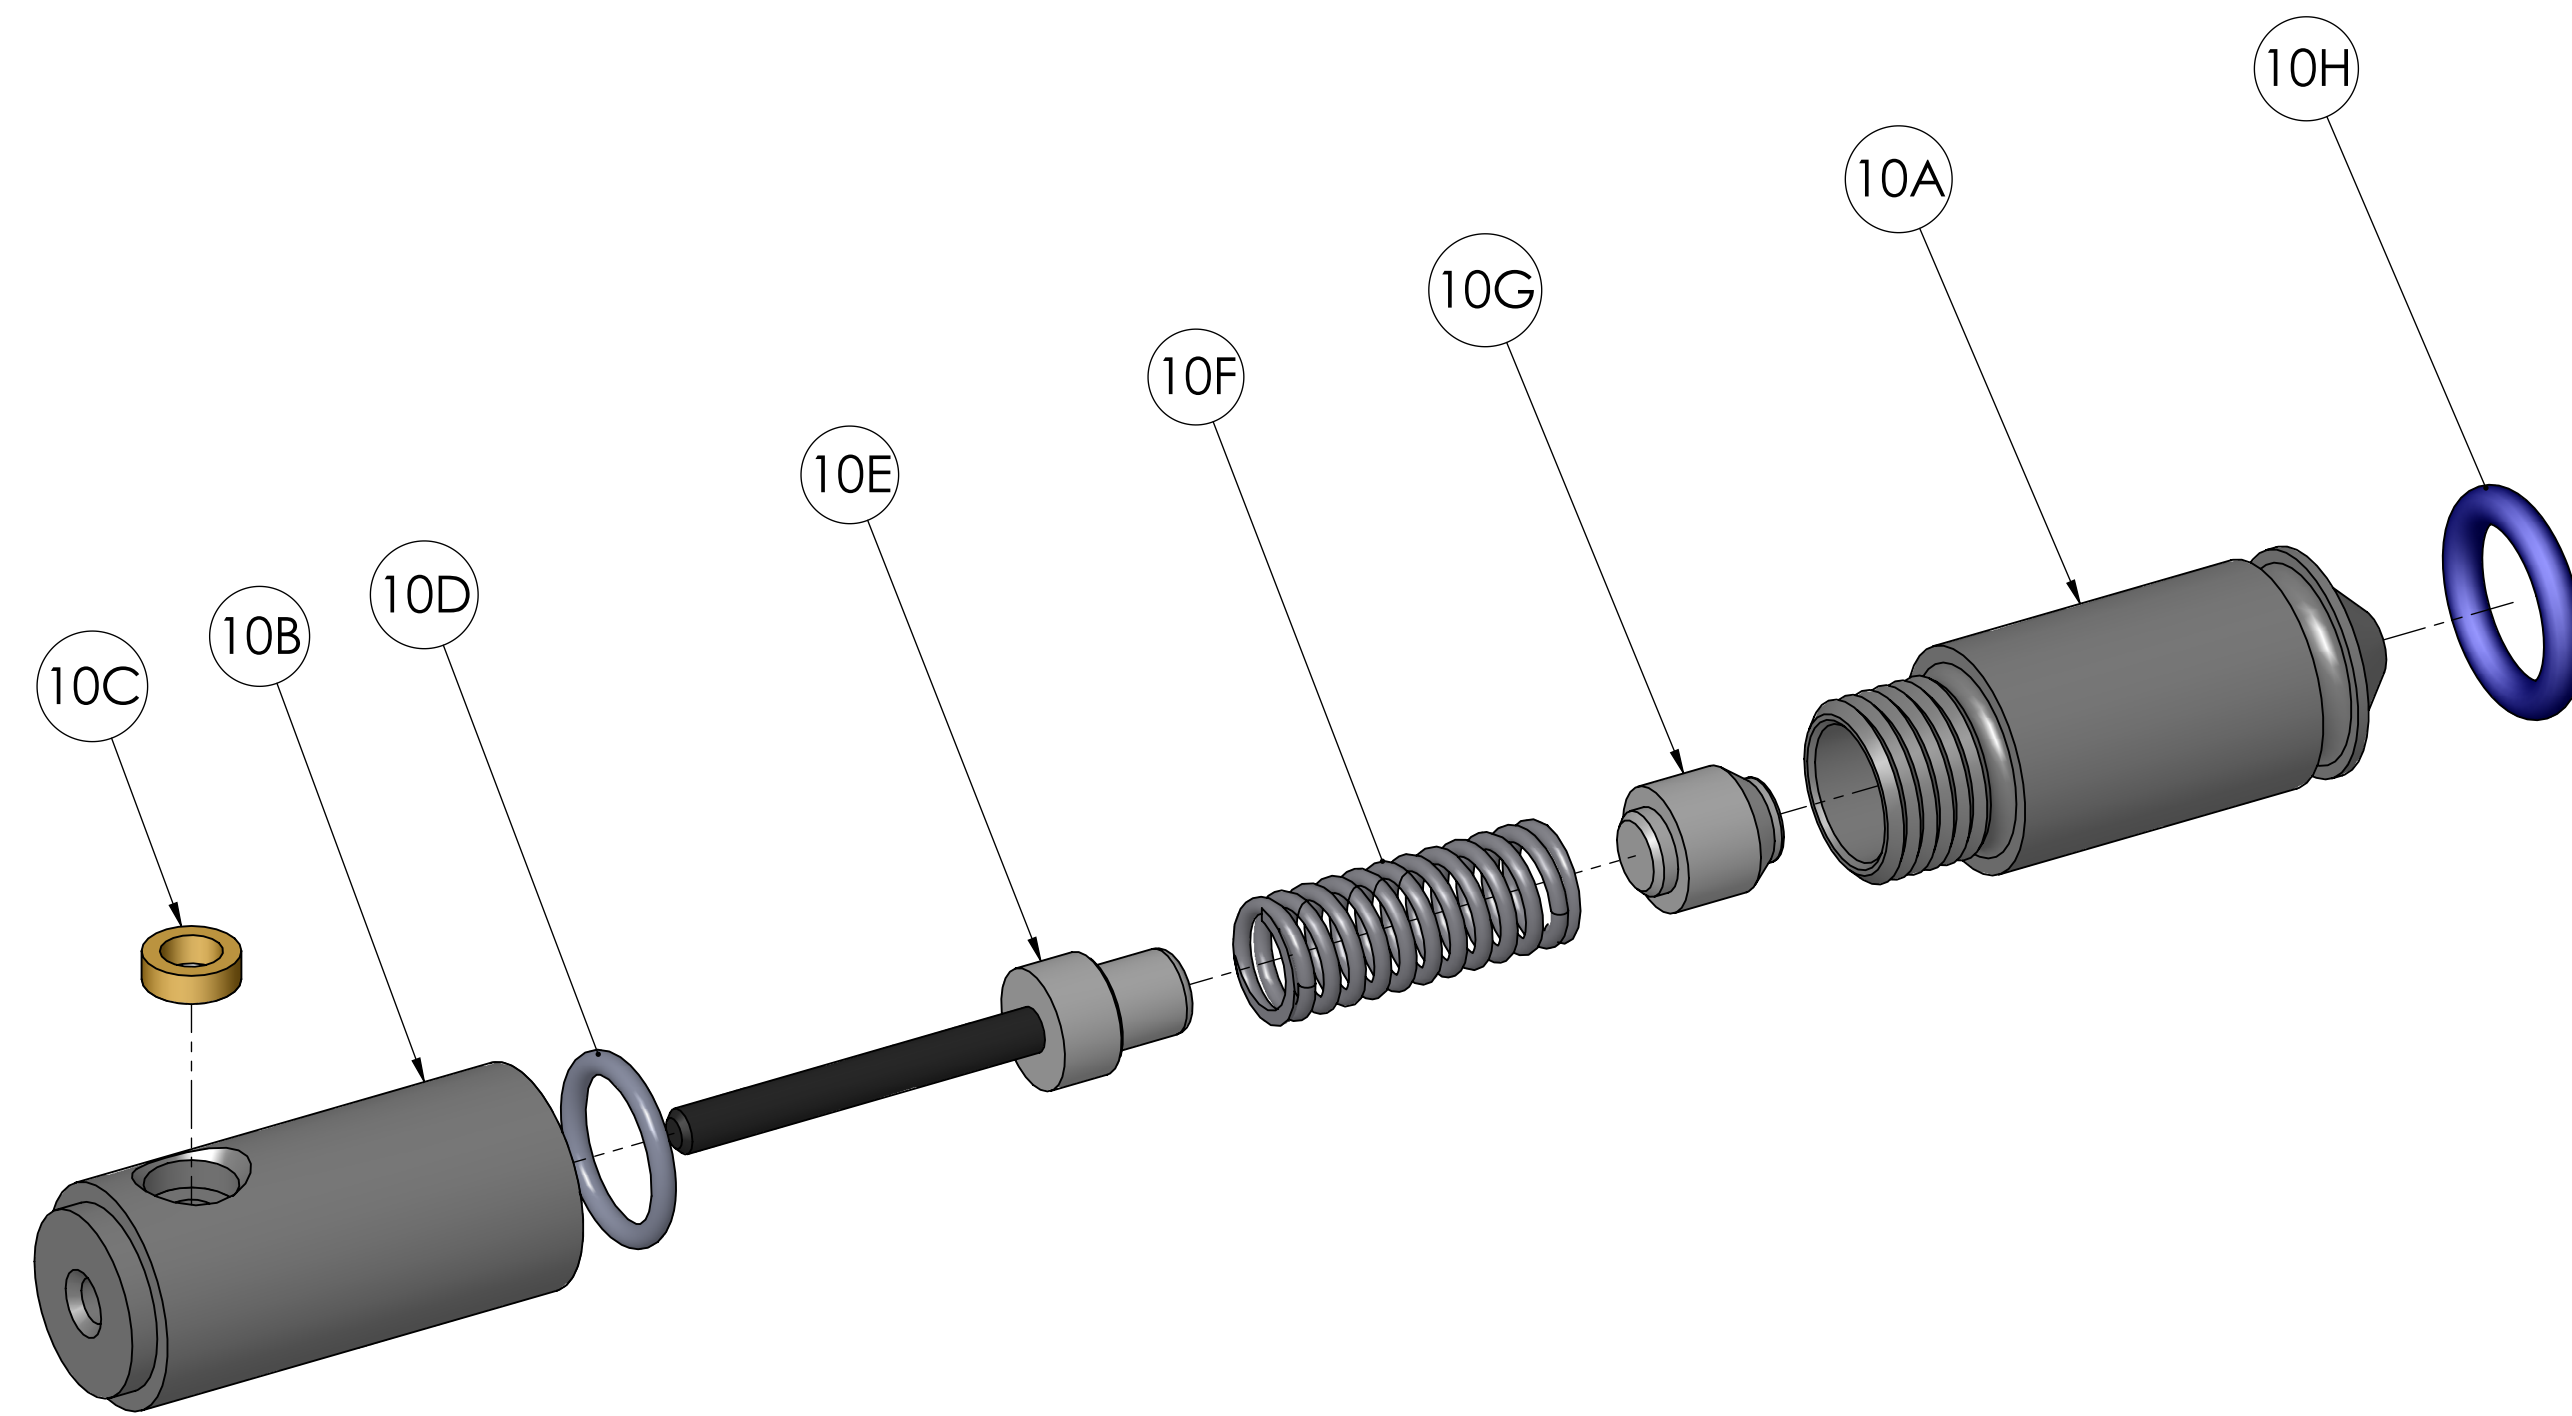

PART LIST FOR M4-177 and M4-177T

Manufacture Start Date: 12/21/11

PART NUMBER	DESCRIPTION	Qty	
1	417-102	Receiver Assembly, Left	1
2	417A002	Frame, Right	1
3	77A012	Screw, Pivot	2
4	760K098	Bolt Assembly	1
5	760E125	Barrel Support	1
6	S32-099	Screw, 4-24x375 Flthd Hilo	6
7	417-004	Shroud, Forearm	1
8	417-011	Sight Base	1
9	417-012	Barrel Guide	1
10	417-005	Barrel	1
11	760-016	Pin Trigger Pivot	2
12	760A084	Sear	1
13	106-048	Sear Pin	1
14	417-009	BB Latch	1
15	R71-025	Stock Weight	1
16	417-035	Spring, Trigger Return	1
17	TS32-103	Stock Tube Assembly TAC	1
18	TS32-104	Butt Stock Assembly	1
19	417-008	Mag Holder	1
20	417-032	Mag Foam	1
21	417-030 *	Key	1
22	766-030	Plug, Tube	1
23	760C080	Spring, Hammer	1
24	760D079	Pin, Hammer	1
25	760B087	Interlock	1
26	417-010	Trigger	1
27	760E078	Hammer	1
28	760A017	Safety	1
29	761B005	Spring, Trigger	1
30	417-101	Valve Assembly (pg.4)	1
31	1322D020	Assy', Pump Rod (pg.4)	1
32	101-033	Pin, Plunger Guide	1
33	760A106	Pin .125 x 1.0	2
34	417-113	Forearm Assembly	1
35	66-016	Assy, Lever/Link	1
36	760-143	Pin, Pivot	1
37	66D017	Tube, Pump	1
38	417-036	Screw, 8-18 Hi-Low x .625	1
39	2-033	Screw, Frame Short	10
40	782-017	Clip	2
41	417A104 *	Front Sight Assembly	1
42	417A103	Rear Sight Assembly	1

See page 4 for valve detail

* **417-030** Key and **417A104** Front Sight Assembly are ordered together as **417A104-KIT**

Last Update 2/7/13

ITEM 10, 417-101 VALVE ASSEMBLY			
ITEM NO.	PART NUMBER	DESCRIPTION	QTY.
10A	417-034	CHECK VALVE BODY	1
10B	760A075	VALVE BODY	1
10C	130-036	BREECH GASKET	1
10D	130-034	O-RING	1
10E	760-145	STEM ASSY	1
10F	760-146	SPRING, VALVE	1
10G	760-147	CHECK VALVE	1
10H	130-035	O-RING, 2-111	1

ITEM 31, 1322D020 PUMP CUP ASSEMBLY			
ITEM NO.	PART NUMBER	DESCRIPTION	QTY.
31A	1322C019	PUMP ROD	1
31B	760-140	PUMP CUP	1