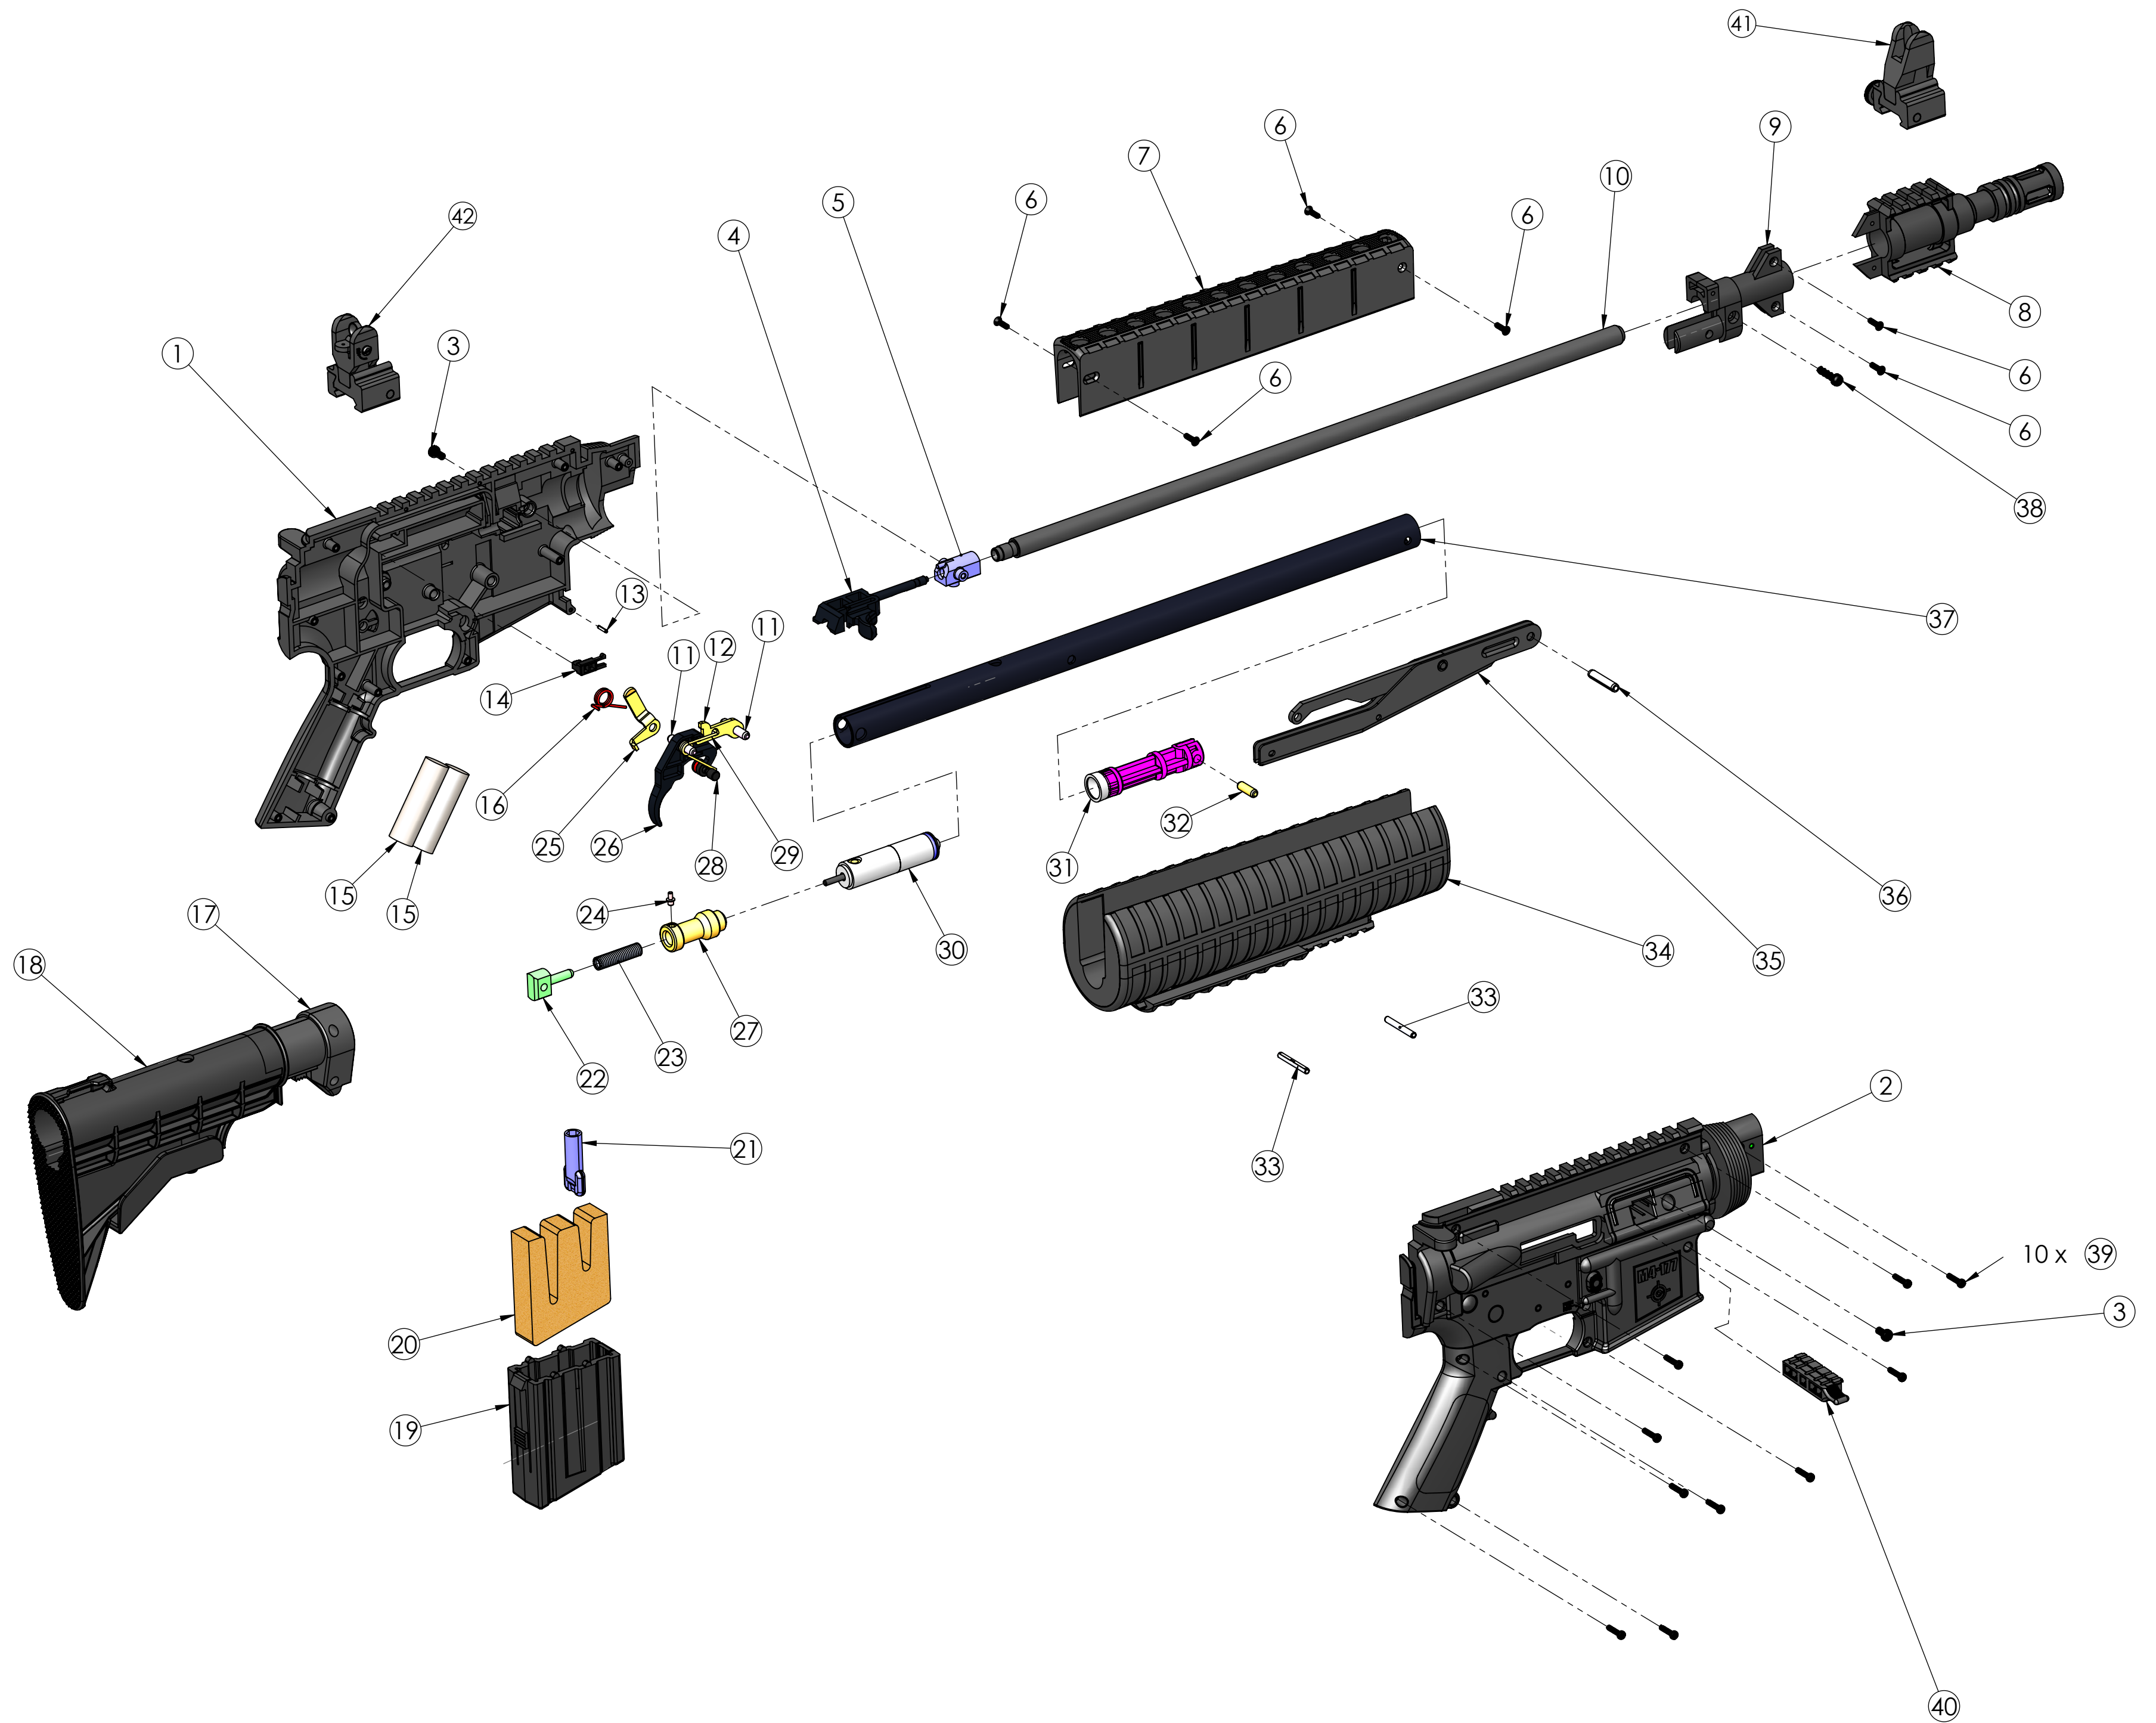

PART LIST FOR M4-177 and M4-177T

Manufacture Start Date: 12/21/11

PART NUMBER	DESCRIPTION	Qty	
1	417-102	Receiver Assembly, Left	1
2	417A002	Frame, Right	1
3	77A012	Screw, Pivot	2
4	760K098	Bolt Assembly	1
5	760E125	Barrel Support	1
6	S32-099	Screw, 4-24x375 Flthd Hilo	6
7	417-004	Shroud, Forearm	1
8	417-011	Sight Base	1
9	417-012	Barrel Guide	1
10	417-005	Barrel	1
11	760-016	Pin Trigger Pivot	2
12	760A084	Sear	1
13	106-048	Sear Pin	1
14	417-009	BB Latch	1
15	R71-025	Stock Weight	1
16	417-035	Spring, Trigger Return	1
17	TS32-103	Stock Tube Assembly TAC	1
18	TS32-104	Butt Stock Assembly	1
19	417-008	Mag Holder	1
20	417-032	Mag Foam	1
21	417-030 *	Key	1
22	766-030	Plug, Tube	1
23	760C080	Spring, Hammer	1
24	760D079	Pin, Hammer	1
25	760B087	Interlock	1
26	417-010	Trigger	1
27	760E078	Hammer	1
28	760A017	Safety	1
29	761B005	Spring, Trigger	1
30	417-101	Valve Assembly (pg.4)	1
31	1322D020	Assy', Pump Rod (pg.4)	1
32	101-033	Pin, Plunger Guide	1
33	760A106	Pin .125 x 1.0	2
34	417-113	Forearm Assembly	1
35	66-016	Assy, Lever/Link	1
36	760-143	Pin, Pivot	1
37	66D017	Tube, Pump	1
38	417-036	Screw, 8-18 Hi-Low x .625	1
39	2-033	Screw, Frame Short	10
40	782-017	Clip	2
41	417A104 *	Front Sight Assembly	1
42	417A103	Rear Sight Assembly	1

UNIQUE PARTS FOR M4-177T

1	417T-102	Receiver Assy', Left, Desert	1
2	417TA002	Frame, Right, Dester	1
7	417T-004	Shroud, Forearm, Desert	1

UNIQUE PARTS FOR 7-M4-177

30	7760B031	Valve Assembly (pg.4)	1
10A	7760B030	Valve Body (pg.4)	1
43	7760-033	Washer	1

See page 4 for valve detail

* **417-030** Key and **417A104** Front Sight Assembly are ordered together as **417A104-KIT**

Last Update 2/7/13

ITEM 10, 417-101 VALVE ASSEMBLY			
ITEM NO.	PART NUMBER	DESCRIPTION	QTY.
10A	417-034	CHECK VALVE BODY	1
10B	760A075	VALVE BODY	1
10C	130-036	BREECH GASKET	1
10D	130-034	O-RING	1
10E	760-145	STEM ASSY	1
10F	760-146	SPRING, VALVE	1
10G	760-147	CHECK VALVE	1
10H	130-035	O-RING, 2-111	1