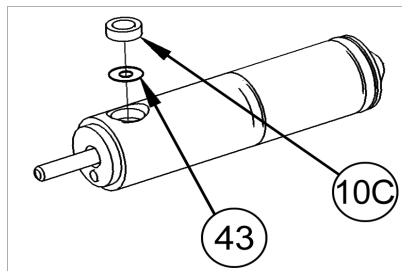

PART LIST FOR M4-177 and M4-177T

Manufacture Start Date: 12/21/11

PART NUMBER	DESCRIPTION	Qty	
1	417-102	Receiver Assembly, Left	1
2	417A002	Frame, Right	1
3	77A012	Screw, Pivot	2
4	760K098	Bolt Assembly	1
5	760E125	Barrel Support	1
6	S32-099	Screw, 4-24x375 Flthd Hilo	6
7	417-004	Shroud, Forearm	1
8	417-011	Sight Base	1
9	417-012	Barrel Guide	1
10	417-005	Barrel	1
11	760-016	Pin Trigger Pivot	2
12	760A084	Sear	1
13	106-048	Sear Pin	1
14	417-009	BB Latch	1
15	R71-025	Stock Weight	1
16	417-035	Spring, Trigger Return	1
17	TS32-103	Stock Tube Assembly TAC	1
18	TS32-104	Butt Stock Assembly	1
19	417-008	Mag Holder	1
20	417-032	Mag Foam	1
21	417-030 *	Key	1
22	766-030	Plug, Tube	1
23	760C080	Spring, Hammer	1
24	760D079	Pin, Hammer	1
25	760B087	Interlock	1
26	417-010	Trigger	1
27	760E078	Hammer	1
28	760A017	Safety	1
29	761B005	Spring, Trigger	1
30	417-101	Valve Assembly (pg.4)	1
31	1322D020	Assy', Pump Rod (pg.4)	1
32	101-033	Pin, Plunger Guide	1
33	760A106	Pin .125 x 1.0	2
34	417-113	Forearm Assembly	1
35	66-016	Assy, Lever/Link	1
36	760-143	Pin, Pivot	1
37	66D017	Tube, Pump	1
38	417-036	Screw, 8-18 Hi-Low x .625	1
39	2-033	Screw, Frame Short	10
40	782-017	Clip	2
41	417A104 *	Front Sight Assembly	1
42	417A103	Rear Sight Assembly	1

See page 4 for valve detail

* **417-030** Key and **417A104** Front Sight Assembly are ordered together as **417A104-KIT**

Last Update 2/7/13

ITEM 10, 417-101 VALVE ASSEMBLY			
ITEM NO.	PART NUMBER	DESCRIPTION	QTY.
10A	417-034	CHECK VALVE BODY	1
10B	760A075	VALVE BODY	1
10C	130-036	BREECH GASKET	1
10D	130-034	O-RING	1
10E	760-145	STEM ASSY	1
10F	760-146	SPRING, VALVE	1
10G	760-147	CHECK VALVE	1
10H	130-035	O-RING, 2-111	1