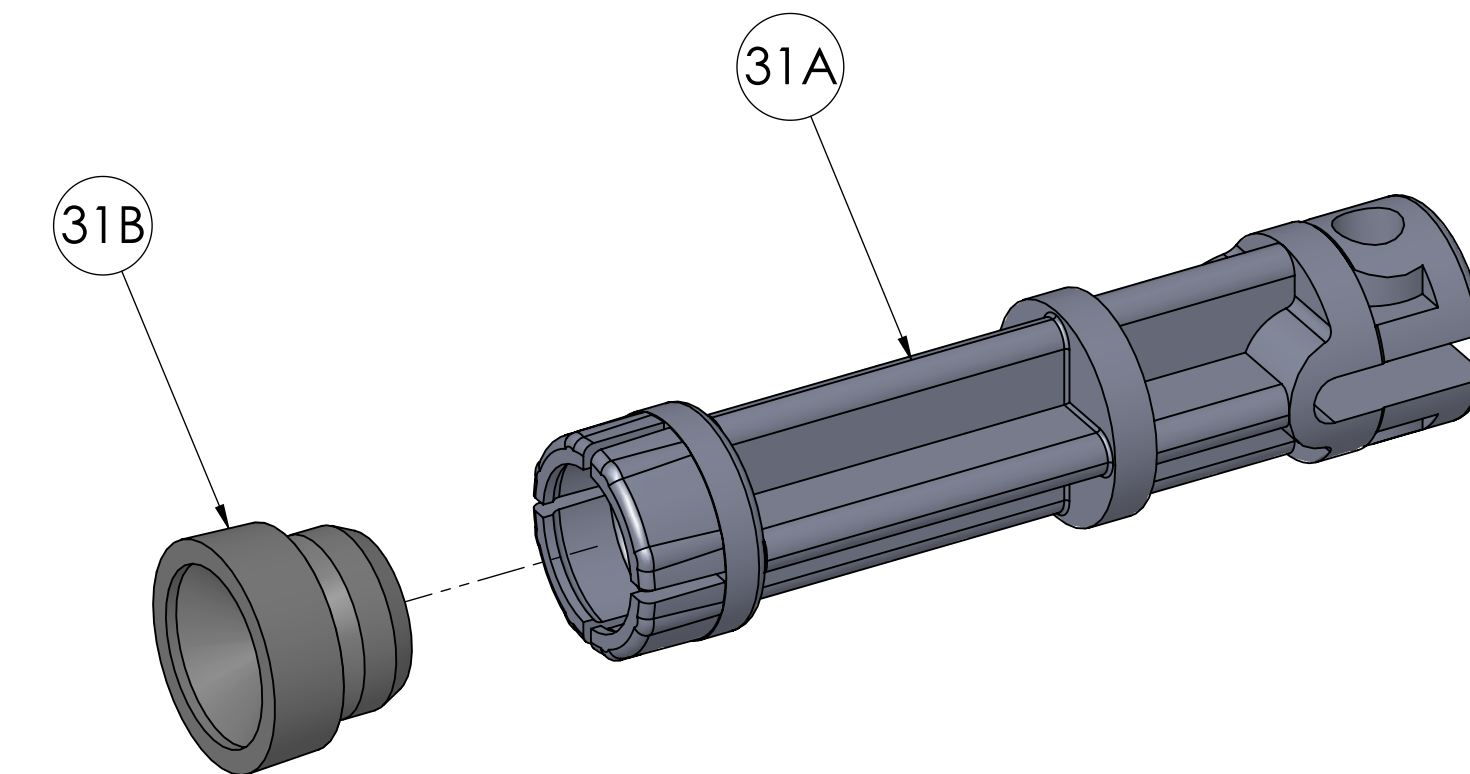

See page 4 for valve detail

* **417-030** Key and **417A104** Front Sight Assembly are ordered together as **417A104-KIT**

Last Update 2/7/13

ITEM 10, 417-101 VALVE ASSEMBLY			
ITEM NO.	PART NUMBER	DESCRIPTION	QTY.
10A	417-034	CHECK VALVE BODY	1
10B	760A075	VALVE BODY	1
10C	130-036	BREECH GASKET	1
10D	130-034	O-RING	1
10E	760-145	STEM ASSY	1
10F	760-146	SPRING, VALVE	1
10G	760-147	CHECK VALVE	1
10H	130-035	O-RING, 2-111	1

ITEM 31, 1322D020 PUMP CUP ASSEMBLY			
ITEM NO.	PART NUMBER	DESCRIPTION	QTY.
31A	1322C019	PUMP ROD	1
31B	760-140	PUMP CUP	1